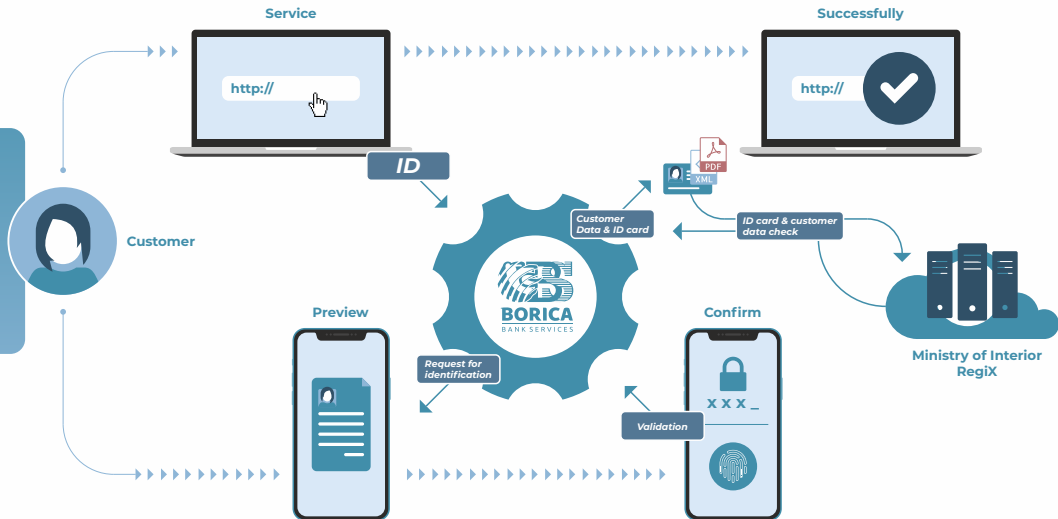

REMOTE CUSTOMER IDENTIFICATION FOR ISSUING CERTIFICATE

ELECTRONIC IDENTIFICATION WITH ELECTRONIC CERTIFICATE

www.b-trust.bg

A decorative graphic in the bottom right corner consisting of several overlapping, curved, semi-circular shapes in shades of blue and white, resembling a stylized wave or a modern architectural element.

REMOTE CUSTOMER IDENTIFICATION FOR ISSUING CERTIFICATE

Customer

E-mail & phone validation

ID card capture

Selfie

Create a PIN

Sign contract

Successfully

Call Centre

Customer data

Issuing certificate

ID card & customer data check

Ministry of Interior
RegiX

ELECTRONIC IDENTIFICATION WITH ELECTRONIC CERTIFICATE

БИЗНЕС
ПО ВСЯКО ВРЕМЕ

www.b-trust.bg